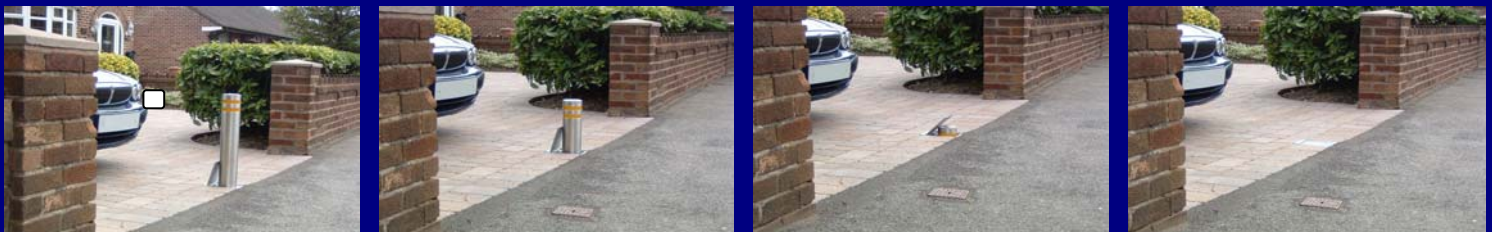

We have also removed the lid to improve the aesthetics and re-designed the operating software and hardware to give even better reliability than before.