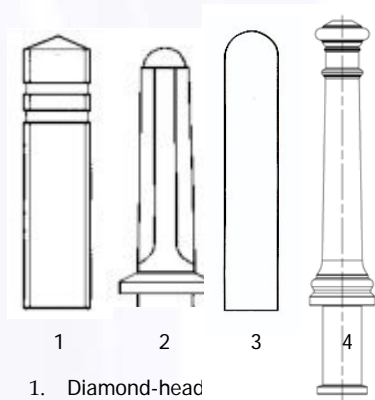

Round post

Square post

1. Diamond-head
2. Octagonal ornamental
3. Round-head
4. Manchester bollard

Bollards2u

**Unit 8
Northfield Farm Industrial Estate
Wantage Road
Great Shefford
Hungerford
Berkshire
RG17 7BY**

Tel: 01488 64 98 98

Fax: 01488 64 90 31

E-Mail: info@bollards2u.co.uk

Web: <http://www.bollards2u.co.uk/>